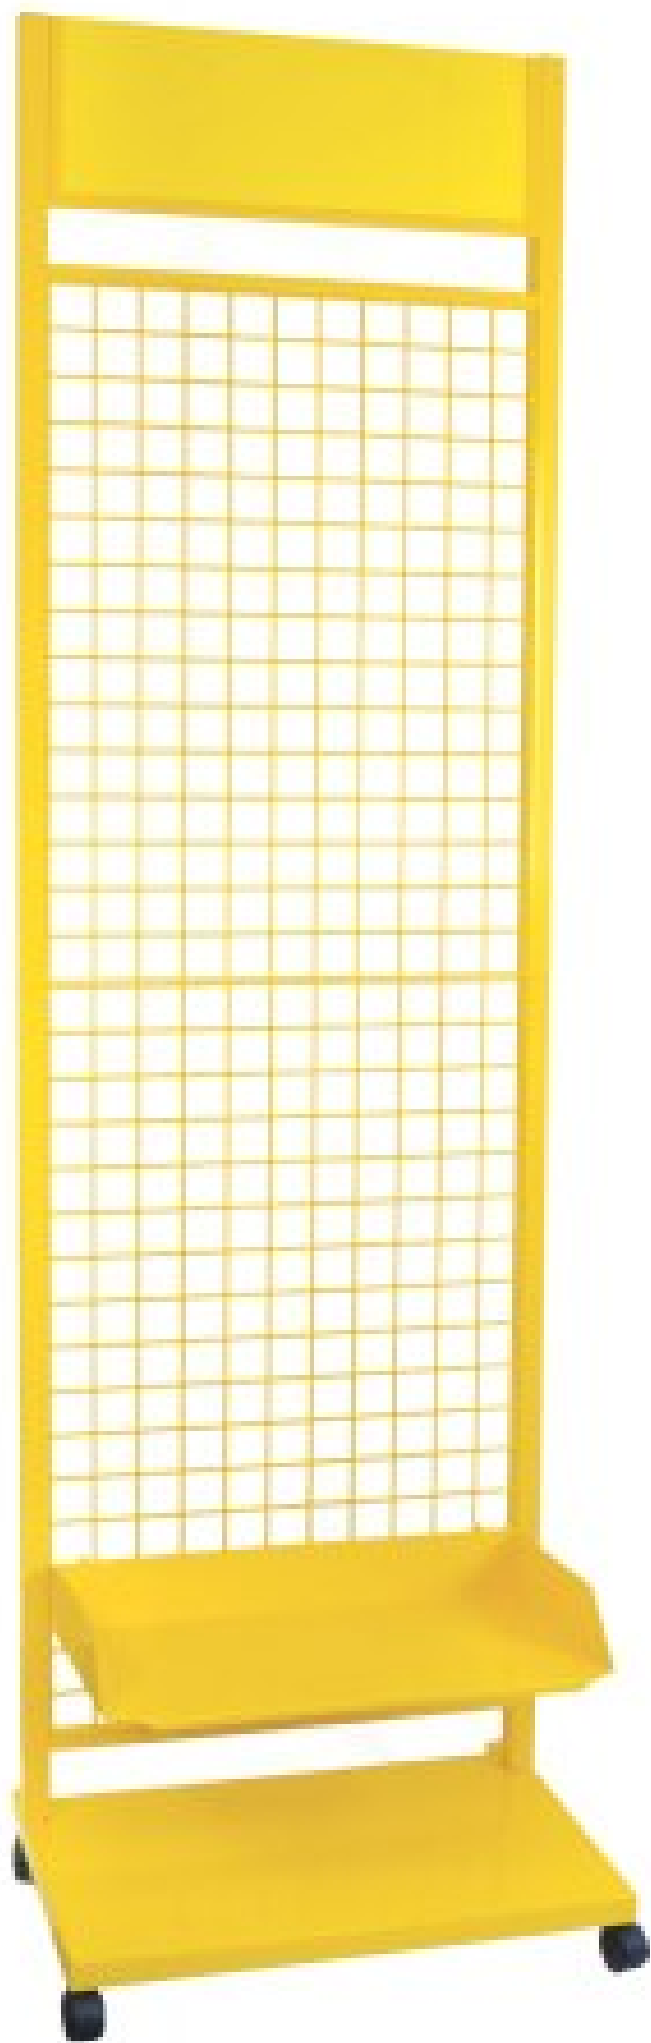

21024

DISPLAY STAND MAXI WIRE MESH

Collection: **MJTO** - Typology: **BOX - POUCH - DISPLAY** - Material: **CHROMED METAL**

PRODUCT DETAILS

NET WEIGHT	12 Kg
PACKAGING	INDIVIDUAL POLYBAG
MINIMUM QUANTITY	x 1 pcs
LENGTH	615 mm
WIDTH	400 mm
HEIGHT	2080 mm

MASTER CARTON

GROSS WEIGHT	15 Kg
CARTON QUANTITY	1 pcs
LENGTH	650 mm
WIDTH	200 mm
HEIGHT	1110 mm