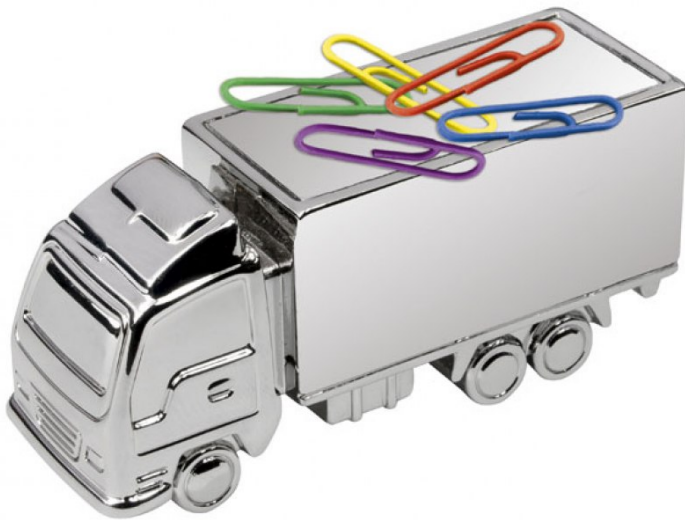

7853

PAPERWEIGHT MAGNETIC "TRUCK"

Collection: MJTO - Typology: OFFICE - Material: CHROMED METAL

PRODUCT DETAILS

NET WEIGHT	0,100 Kg
PACKAGING	SINGLE BOX
MINIMUM QUANTITY	x 1 pcs
LENGTH	55 mm
WIDTH	20 mm
HEIGHT	25 mm

MASTER CARTON

GROSS WEIGHT	-
CARTON QUANTITY	40 pcs
LENGTH	-
WIDTH	-
HEIGHT	-